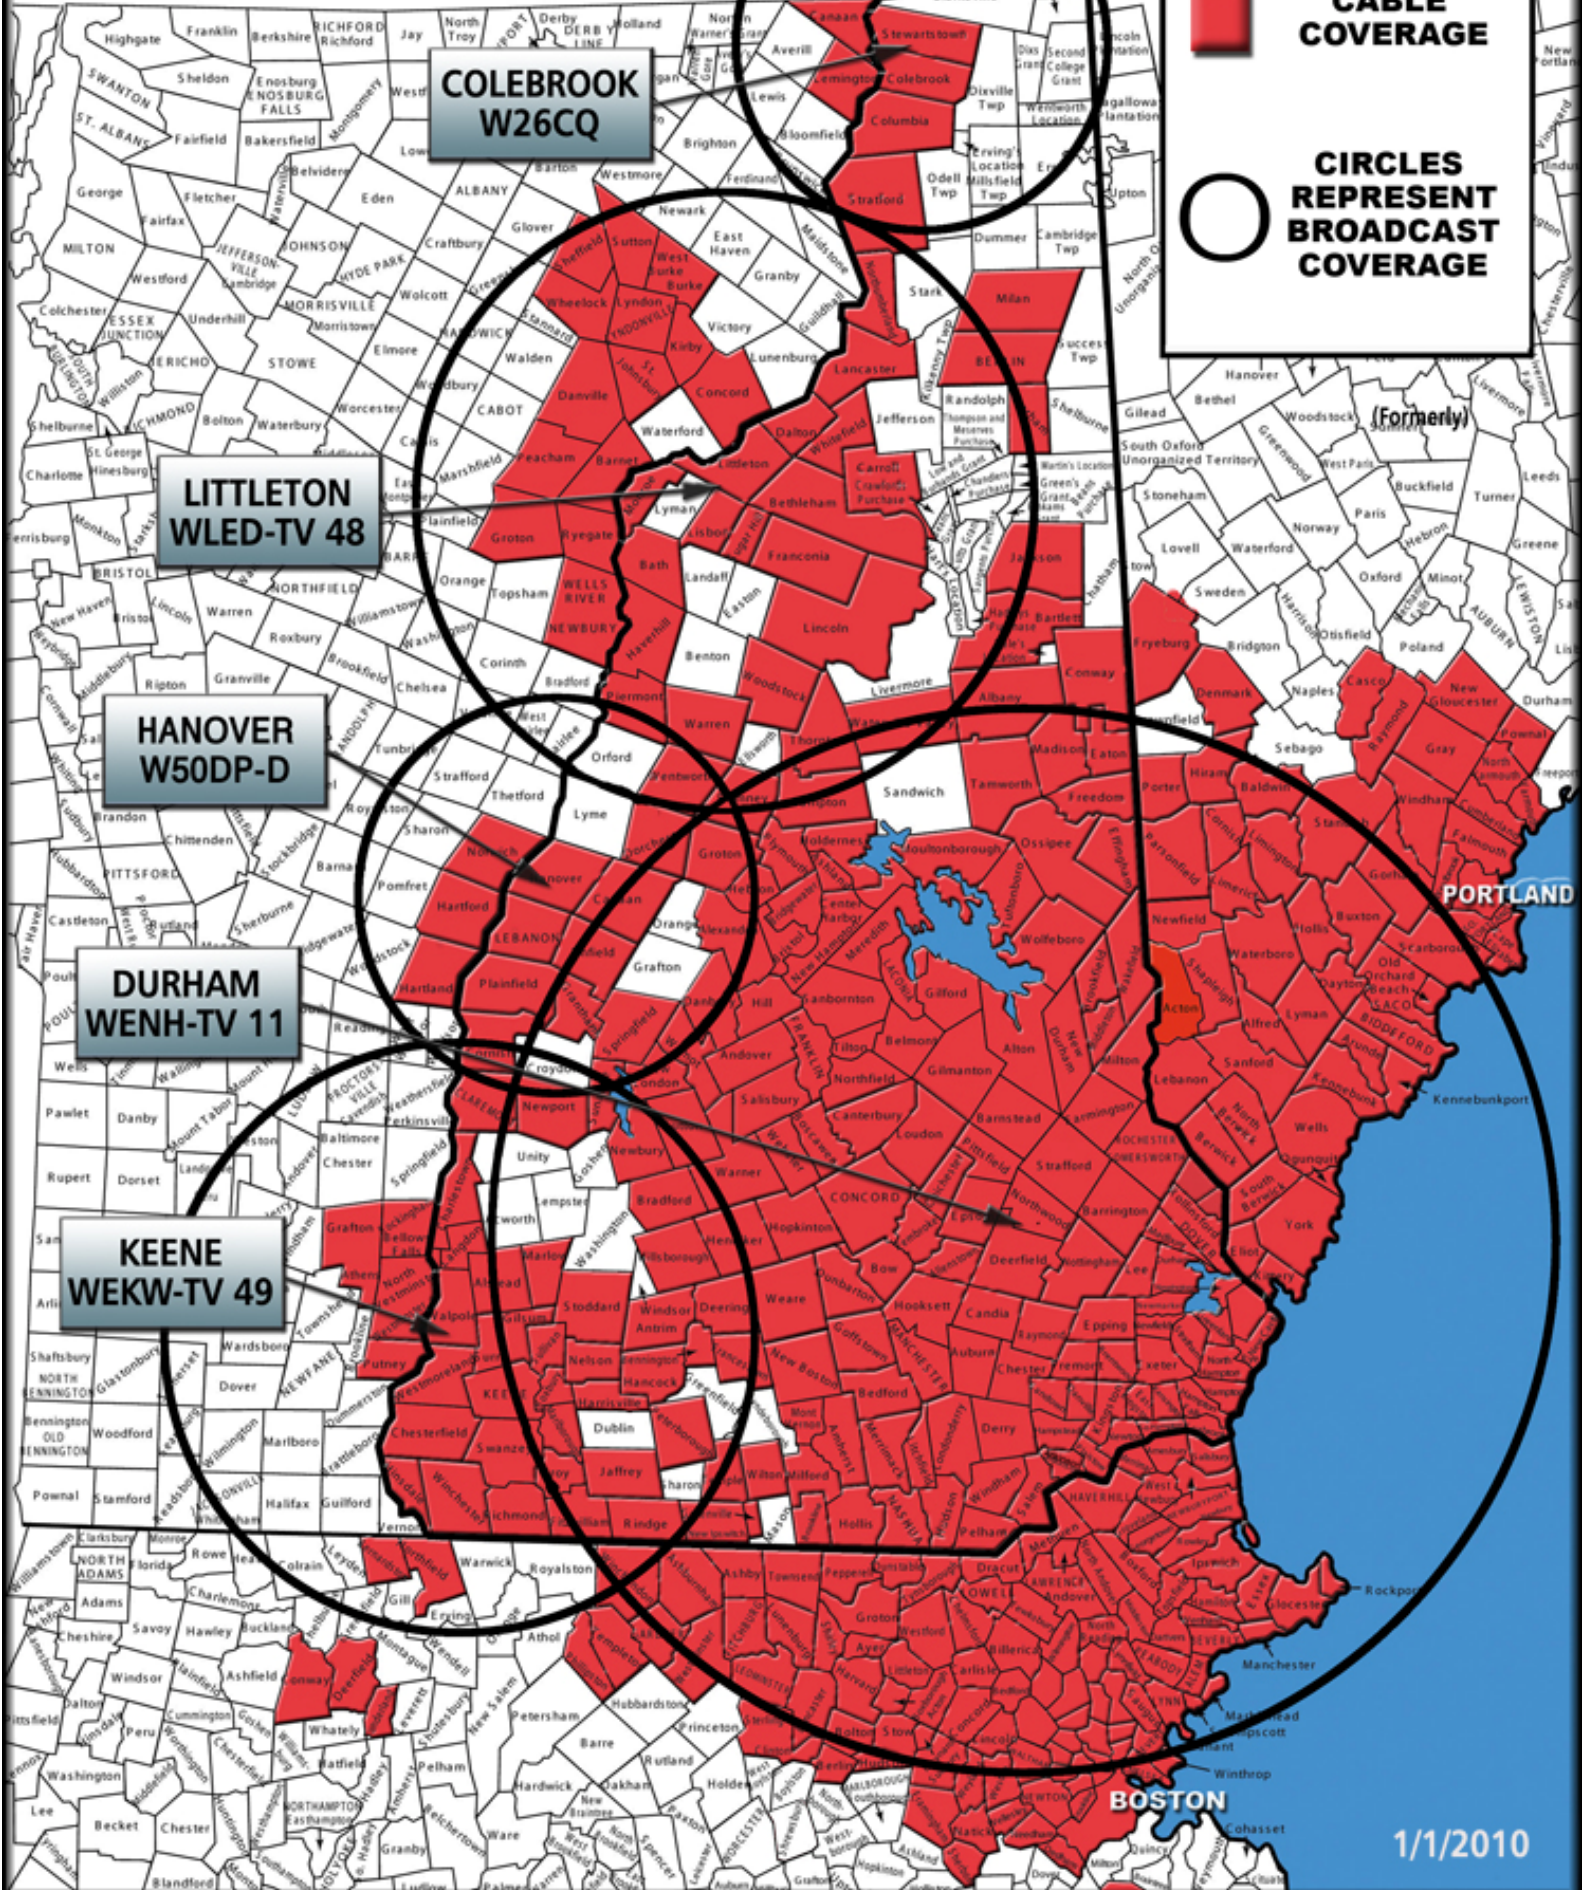

NEW HAMPSHIRE
PUBLIC TELEVISION

Broadcast / Cable Coverage

**COLEBROOK
W26CQ**

**LITTLETON
WLED-TV 48**

**HANOVER
W50DP-D**

**DURHAM
WENH-TV 11**

**KEENE
WEKW-TV 49**

 **CABLE
COVERAGE**

 **CIRCLES
REPRESENT
BROADCAST
COVERAGE**

PORTLAND

BOSTON

1/1/2010